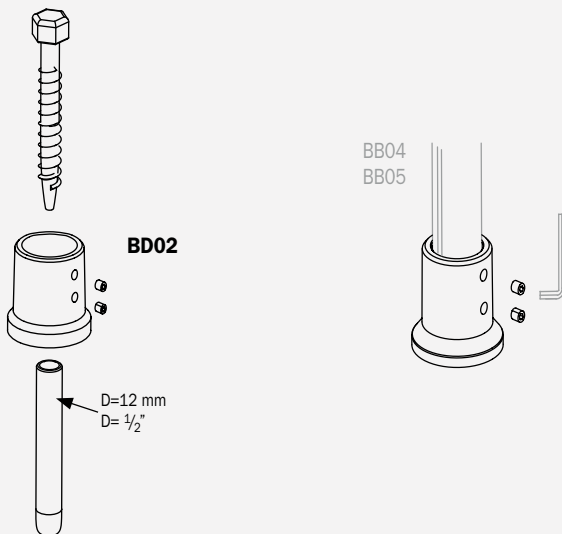

ART.
BB0511

railing®
fontanot

ART.

BB0411

railing®
fontanot

BA01
BA04

H=100 cm (39³/₈"")

L=33 cm (13 1/8"")

ART.

BD0111

railing®
fontanot

ART.

BD0211

ART.
BE0211

BB01
BB02
BB04
BB05

BE02