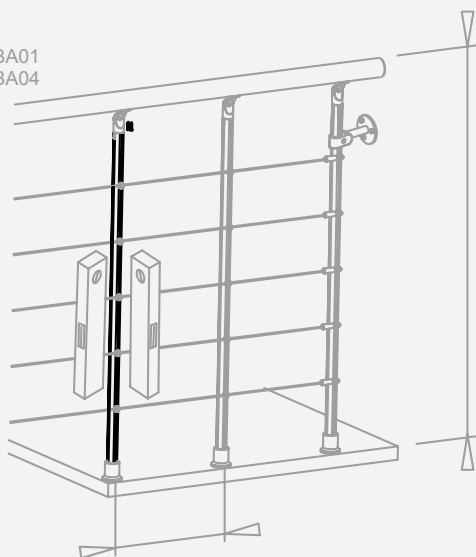

ART.
BB0511

railing®
fontanot

ART.

BB0411

railing®
fontanot

BA01
BA04

H=100 cm (39³/₈"")

L=33 cm (13 1/8"")

ART.

BD0111

railing®
fontanot

ART.

BD0211

ART.
BE0211

BB01
BB02
BB04
BB05

BE02