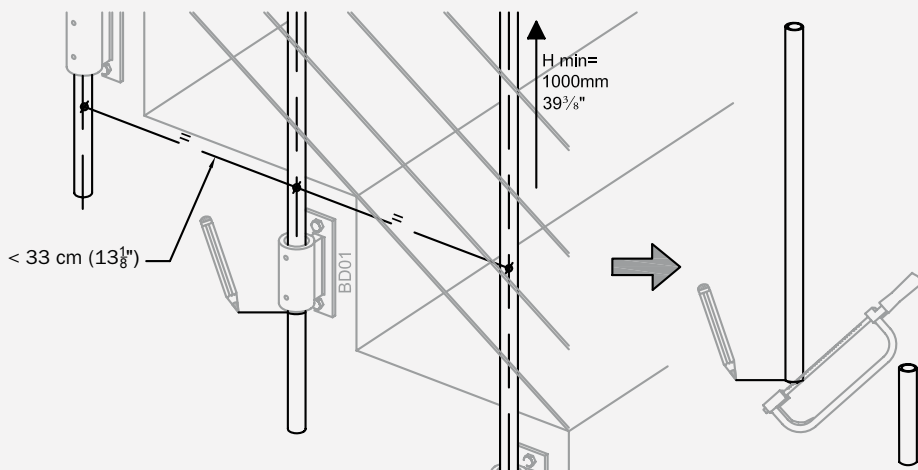

ART.
BB0511

railing®
fontanot

ART.

BB0411

railing®
fontanot

BA01
BA04

H=100 cm (39³/₈"")

L=33 cm (13 1/8"")

ART.

BD0111

railing®
fontanot

ART.

BD0211

ART.
BE0211

BB01
BB02
BB04
BB05

BE02