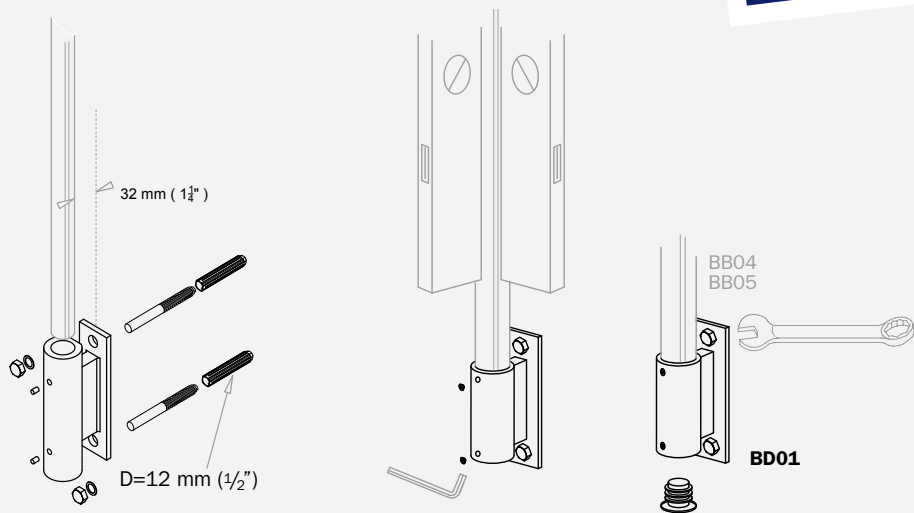

ART.
BB0511

railing®
fontanot

ART.

BB0411

railing®
fontanot

BA01
BA04

H=100 cm (39³/₈"")

L=33 cm (13 1/8"")

ART.

BD0111

railing®
fontanot

ART.

BD0211

ART.
BE0211

BB01
BB02
BB04
BB05

BE02